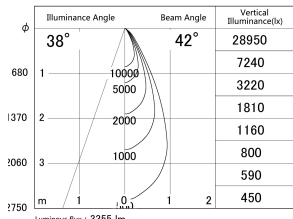

Item no. DD155-3040MW9030-FX

Series Name: AMMA High-efficiency Lens type Antiglare downlight (DD155-AG-FX)

■ Lighting Distribution Curve (cd/1000 lm)

Installation	Recessed mount
Type	Φ100 Lens type downlight : Antiglare type
Fixture wattage	28W
Beam angle	42deg
Color Temp.	3000K
CRI	Ra>90
Luminous	3354 lm
Body	Die-castaluminumalloy
Body finish	N/A
Trim finish	White
Reflector finish	Mirror
IP Rate	IP20
Light source	COB module
Input Voltage	AC220~240V
Dimming Type	Non-Dimmable
Certificate	CE,CCC
Cut Hole	100mm