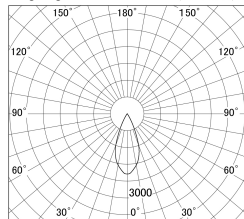

■ Lighting Distribution Curve (cd/1000 lm)