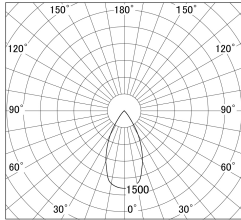

■ Lighting Distribution Curve (cd/1000 lm)