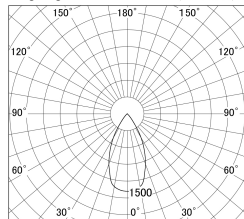

■ Lighting Distribution Curve (cd/1000 lm)