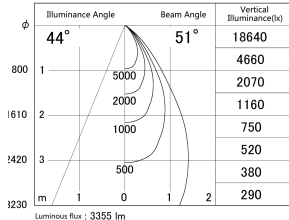

Item no. DD155-3055MW9030-FX

Series Name: AMMA High-efficiency Lens type Antiglare downlight (DD155-AG-FX)

■ Lighting Distribution Curve (cd/1000 lm)

Installation	Recessed mount
Type	Φ100 Lens type downlight : Antiglare type
Fixture wattage	28W
Beam angle	51deg
Color Temp.	3000K
CRI	Ra>90
Luminous	3357 lm
Body	Die-castaluminumalloy
Body finish	N/A
Trim finish	White
Reflector finish	Mirror
IP Rate	IP20
Light source	COB module
Input Voltage	AC220~240V
Dimming Type	Non-Dimmable
Certificate	CE,CCC
Cut Hole	100mm