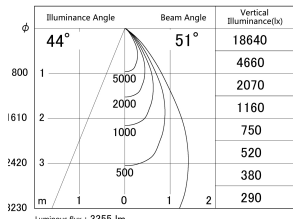

Item no. DD155-3055MW9030-FX

Series Name: AMMA High-efficiency Lens type Antiglare downlight (DD155-AG-FX)

■ Lighting Distribution Curve (cd/1000 lm)

Installation	Recessed mount
Type	Φ100 Lens type downlight : Antiglare type
Fixture wattage	28W
Beam angle	51deg
Color Temp.	3000K
CRI	Ra>90
Luminous	3357 lm
Body	Die-castaluminumalloy
Body finish	N/A
Trim finish	White
Reflector finish	Mirror
IP Rate	IP20
Light source	COB module
Input Voltage	AC220~240V
Dimming Type	Non-Dimmable
Certificate	CE,CCC
Cut Hole	100mm