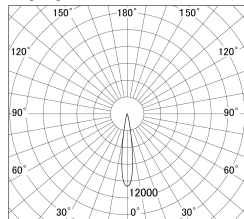

Installation	Recessed mount
Type	Φ100 Lens type downlight : Antiglare type
Fixture wattage	24W
Beam angle	16deg
Color Temp.	3500K
CRI	Ra>90
Luminous	2578 lm
Body	Die-castaluminumalloy
Body finish	N/A
Trim finish	White
Reflector finish	Mirror
IP Rate	IP20
Light source	COB module
Input Voltage	AC220~240V
Dimming Type	Non-Dimmable
Certificate	CE,CCC
Cut Hole	100mm

■ Lighting Distribution Curve (cd/1000 lm)