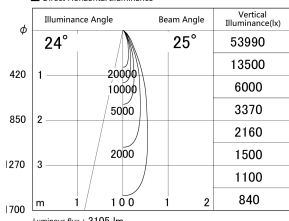

Item no. DD155-3025MW9035-FX

Series Name: AMMA High-efficiency Lens type Antiglare downlight (DD155-AG-FX)

■ Lighting Distribution Curve (cd/1000 lm)

Installation	Recessed mount
Type	Φ100 Lens type downlight : Antiglare type
Fixture wattage	28W
Beam angle	25deg
Color Temp.	3500K
CRI	Ra>90
Luminous	3105 lm
Body	Die-castaluminumalloy
Body finish	N/A
Trim finish	White
Reflector finish	Mirror
IP Rate	IP20
Light source	COB module
Input Voltage	AC220~240V
Dimming Type	Non-Dimmable
Certificate	CE,CCC
Cut Hole	100mm