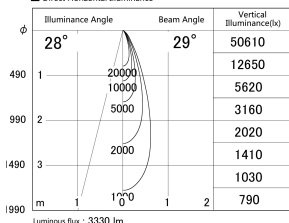

Item no. DD155-3030MW9035-FX

Series Name: AMMA High-efficiency Lens type Antiglare downlight (DD155-AG-FX)

■ Lighting Distribution Curve (cd/1000 lm)

Installation	Recessed mount
Type	Φ100 Lens type downlight : Antiglare type
Fixture wattage	28W
Beam angle	29deg
Color Temp.	3500K
CRI	Ra>90
Luminous	3330 lm
Body	Die-castaluminumalloy
Body finish	N/A
Trim finish	White
Reflector finish	Mirror
IP Rate	IP20
Light source	COB module
Input Voltage	AC220~240V
Dimming Type	Non-Dimmable
Certificate	CE,CCC
Cut Hole	100mm