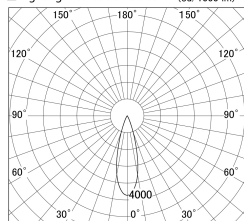

■ Lighting Distribution Curve (cd/1000 lm)