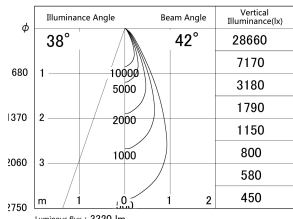

Item no. DD155-3040MW9035-FX

Series Name: AMMA High-efficiency Lens type Antiglare downlight (DD155-AG-FX)

■ Lighting Distribution Curve (cd/1000 lm)

Installation	Recessed mount
Type	Φ100 Lens type downlight : Antiglare type
Fixture wattage	28W
Beam angle	42deg
Color Temp.	3500K
CRI	Ra>90
Luminous	3321 lm
Body	Die-castaluminumalloy
Body finish	N/A
Trim finish	White
Reflector finish	Mirror
IP Rate	IP20
Light source	COB module
Input Voltage	AC220~240V
Dimming Type	Non-Dimmable
Certificate	CE,CCC
Cut Hole	100mm