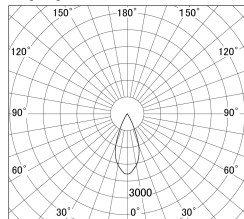

■ Lighting Distribution Curve (cd/1000 lm)