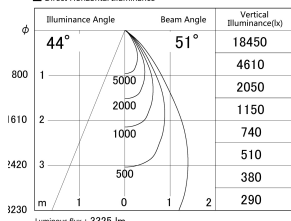

Item no. DD155-3055MW9035-FX

Series Name: AMMA High-efficiency Lens type Antiglare downlight (DD155-AG-FX)

■ Lighting Distribution Curve (cd/1000 lm)

Installation	Recessed mount
Type	Φ100 Lens type downlight : Antiglare type
Fixture wattage	28W
Beam angle	51deg
Color Temp.	3500K
CRI	Ra>90
Luminous	3323 lm
Body	Die-castaluminumalloy
Body finish	N/A
Trim finish	White
Reflector finish	Mirror
IP Rate	IP20
Light source	COB module
Input Voltage	AC220~240V
Dimming Type	Non-Dimmable
Certificate	CE,CCC
Cut Hole	100mm