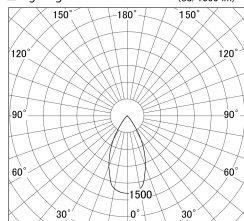

■ Lighting Distribution Curve (cd/1000 lm)