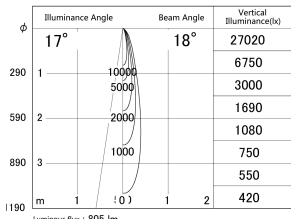

Item no. DD155-0815MW9040-FX

Series Name: AMMA High-efficiency Lens type Antiglare downlight (DD155-AG-FX)

■ Lighting Distribution Curve (cd/1000 lm)

Installation	Recessed mount
Type	Φ100 Lens type downlight : Antiglare type
Fixture wattage	7.5W
Beam angle	18deg
Color Temp.	4000K
CRI	Ra>90
Luminous	803 lm
Body	Die-castaluminumalloy
Body finish	N/A
Trim finish	White
Reflector finish	Mirror
IP Rate	IP20
Light source	COB module
Input Voltage	AC220~240V
Dimming Type	Non-Dimmable
Certificate	CE,CCC
Cut Hole	100mm