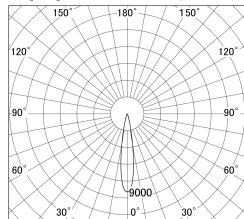

■ Lighting Distribution Curve (cd/1000 lm)