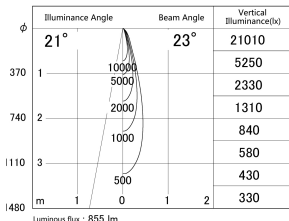

Item no. DD155-0825MW9040-FX

Series Name: AMMA High-efficiency Lens type Antiglare downlight (DD155-AG-FX)

■ Lighting Distribution Curve (cd/1000 lm)

Installation	Recessed mount
Type	Φ100 Lens type downlight : Antiglare type
Fixture wattage	7.5W
Beam angle	23deg
Color Temp.	4000K
CRI	Ra>90
Luminous	854 lm
Body	Die-castaluminumalloy
Body finish	N/A
Trim finish	White
Reflector finish	Mirror
IP Rate	IP20
Light source	COB module
Input Voltage	AC220~240V
Dimming Type	Non-Dimmable
Certificate	CE,CCC
Cut Hole	100mm