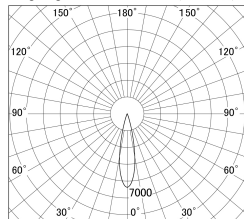

■ Lighting Distribution Curve (cd/1000 lm)