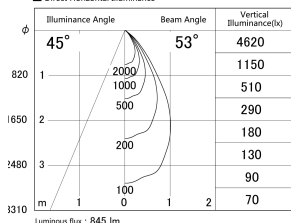

Item no. DD155-0855MW9040-FX

Series Name: AMMA High-efficiency Lens type Antiglare downlight (DD155-AG-FX)

■ Lighting Distribution Curve (cd/1000 lm)

Installation	Recessed mount
Type	Φ100 Lens type downlight : Antiglare type
Fixture wattage	7.5W
Beam angle	53deg
Color Temp.	4000K
CRI	Ra>90
Luminous	847 lm
Body	Die-cast aluminum alloy
Body finish	N/A
Trim finish	White
Reflector finish	Mirror
IP Rate	IP20
Light source	COB module
Input Voltage	AC220~240V
Dimming Type	Non-Dimmable
Certificate	CE,CCC
Cut Hole	100mm