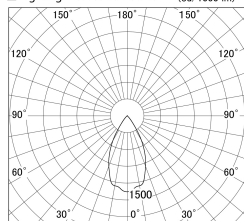

■ Lighting Distribution Curve (cd/1000 lm)