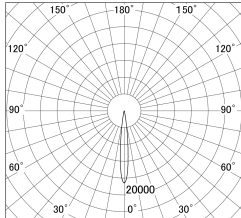

■ Lighting Distribution Curve (cd/1000 lm)