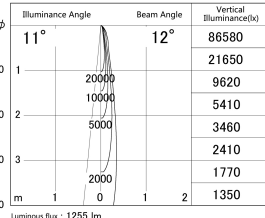

Item no. DD155-1510MW9040-FX

Series Name: AMMA High-efficiency Lens type Antiglare downlight (DD155-AG-FX)

■ Lighting Distribution Curve (cd/1000 lm)

Installation	Recessed mount
Type	Φ100 Lens type downlight : Antiglare type
Fixture wattage	14W
Beam angle	12deg
Color Temp.	4000K
CRI	Ra>90
Luminous	1253 lm
Body	Die-castaluminumalloy
Body finish	N/A
Trim finish	White
Reflector finish	Mirror
IP Rate	IP20
Light source	COB module
Input Voltage	AC220~240V
Dimming Type	Non-Dimmable
Certificate	CE,CCC
Cut Hole	100mm