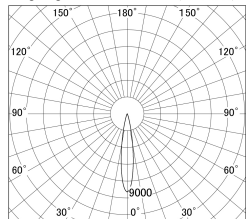

■ Lighting Distribution Curve (cd/1000 lm)