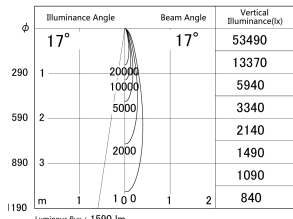

Item no. DD155-1515MW9040-FX

Series Name: AMMA High-efficiency Lens type Antiglare downlight (DD155-AG-FX)

■ Lighting Distribution Curve (cd/1000 lm)

Installation	Recessed mount
Type	Φ100 Lens type downlight : Antiglare type
Fixture wattage	14W
Beam angle	17deg
Color Temp.	4000K
CRI	Ra>90
Luminous	1590 lm
Body	Die-castaluminumalloy
Body finish	N/A
Trim finish	White
Reflector finish	Mirror
IP Rate	IP20
Light source	COB module
Input Voltage	AC220~240V
Dimming Type	Non-Dimmable
Certificate	CE,CCC
Cut Hole	100mm