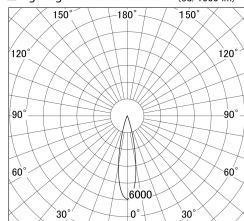

■ Lighting Distribution Curve (cd/1000 lm)