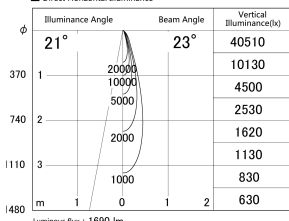

Item no. DD155-1525MW9040-FX

Series Name: AMMA High-efficiency Lens type Antiglare downlight (DD155-AG-FX)

■ Lighting Distribution Curve (cd/1000 lm)

Installation	Recessed mount
Type	Φ100 Lens type downlight : Antiglare type
Fixture wattage	14W
Beam angle	23deg
Color Temp.	4000K
CRI	Ra>90
Luminous	1691 lm
Body	Die-castaluminumalloy
Body finish	N/A
Trim finish	White
Reflector finish	Mirror
IP Rate	IP20
Light source	COB module
Input Voltage	AC220~240V
Dimming Type	Non-Dimmable
Certificate	CE,CCC
Cut Hole	100mm