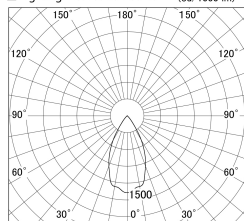

■ Lighting Distribution Curve (cd/1000 lm)