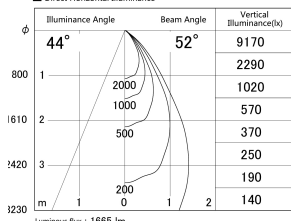

Item no. DD155-1555MW9040-FX

Series Name: AMMA High-efficiency Lens type Antiglare downlight (DD155-AG-FX)

■ Lighting Distribution Curve (cd/1000 lm)

Installation	Recessed mount
Type	Φ100 Lens type downlight : Antiglare type
Fixture wattage	14W
Beam angle	52deg
Color Temp.	4000K
CRI	Ra>90
Luminous	1663 lm
Body	Die-castaluminumalloy
Body finish	N/A
Trim finish	White
Reflector finish	Mirror
IP Rate	IP20
Light source	COB module
Input Voltage	AC220~240V
Dimming Type	Non-Dimmable
Certificate	CE,CCC
Cut Hole	100mm