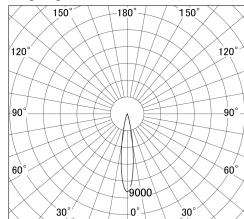

■ Lighting Distribution Curve (cd/1000 lm)