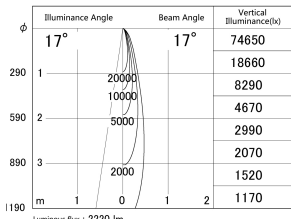

Item no. DD155-2015MW9040-FX

Series Name: AMMA High-efficiency Lens type Antiglare downlight (DD155-AG-FX)

■ Lighting Distribution Curve (cd/1000 lm)

Installation	Recessed mount
Type	Φ100 Lens type downlight : Antiglare type
Fixture wattage	21W
Beam angle	17deg
Color Temp.	4000K
CRI	Ra>90
Luminous	2219 lm
Body	Die-castaluminumalloy
Body finish	N/A
Trim finish	White
Reflector finish	Mirror
IP Rate	IP20
Light source	COB module
Input Voltage	AC220~240V
Dimming Type	Non-Dimmable
Certificate	CE,CCC
Cut Hole	100mm