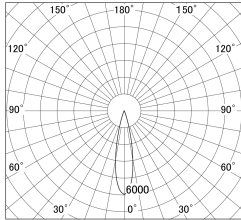

■ Lighting Distribution Curve (cd/1000 lm)