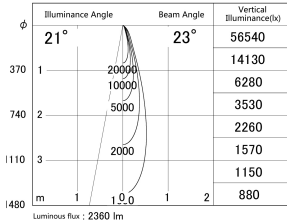

Item no. DD155-2025MW9040-FX

Series Name: AMMA High-efficiency Lens type Antiglare downlight (DD155-AG-FX)

■ Lighting Distribution Curve (cd/1000 lm)

Installation	Recessed mount
Type	Φ100 Lens type downlight : Antiglare type
Fixture wattage	21W
Beam angle	23deg
Color Temp.	4000K
CRI	Ra>90
Luminous	2360 lm
Body	Die-castaluminumalloy
Body finish	N/A
Trim finish	White
Reflector finish	Mirror
IP Rate	IP20
Light source	COB module
Input Voltage	AC220~240V
Dimming Type	Non-Dimmable
Certificate	CE,CCC
Cut Hole	100mm