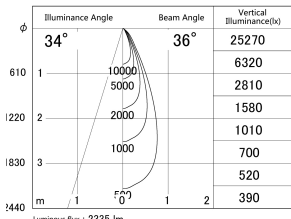

Item no. DD155-2035MW9040-FX

Series Name: AMMA High-efficiency Lens type Antiglare downlight (DD155-AG-FX)

■ Lighting Distribution Curve (cd/1000 lm)

Installation	Recessed mount
Type	Φ100 Lens type downlight : Antiglare type
Fixture wattage	21W
Beam angle	36deg
Color Temp.	4000K
CRI	Ra>90
Luminous	2334 lm
Body	Die-castaluminumalloy
Body finish	N/A
Trim finish	White
Reflector finish	Mirror
IP Rate	IP20
Light source	COB module
Input Voltage	AC220~240V
Dimming Type	Non-Dimmable
Certificate	CE,CCC
Cut Hole	100mm