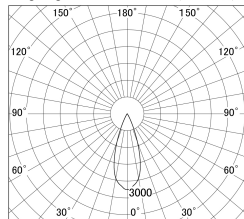

■ Lighting Distribution Curve (cd/1000 lm)