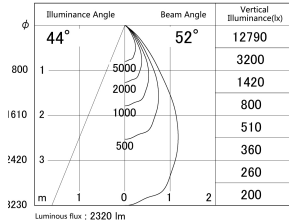

Item no. DD155-2055MW9040-FX

Series Name: AMMA High-efficiency Lens type Antiglare downlight (DD155-AG-FX)

■ Lighting Distribution Curve (cd/1000 lm)

Installation	Recessed mount
Type	Φ100 Lens type downlight : Antiglare type
Fixture wattage	21W
Beam angle	52deg
Color Temp.	4000K
CRI	Ra>90
Luminous	2321 lm
Body	Die-castaluminumalloy
Body finish	N/A
Trim finish	White
Reflector finish	Mirror
IP Rate	IP20
Light source	COB module
Input Voltage	AC220~240V
Dimming Type	Non-Dimmable
Certificate	CE,CCC
Cut Hole	100mm