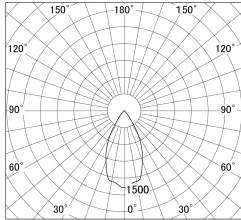

■ Lighting Distribution Curve (cd/1000 lm)