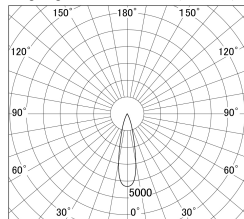

Installation	Recessed mount
Type	Φ100 Lens type downlight : Antiglare type
Fixture wattage	24W
Beam angle	25deg
Color Temp.	4000K
CRI	Ra>90
Luminous	2168 lm
Body	Die-castaluminumalloy
Body finish	N/A
Trim finish	White
Reflector finish	Mirror
IP Rate	IP20
Light source	COB module
Input Voltage	AC220~240V
Dimming Type	Non-Dimmable
Certificate	CE,CCC
Cut Hole	100mm

■ Lighting Distribution Curve (cd/1000 lm)