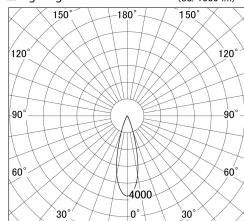

■ Lighting Distribution Curve (cd/1000 lm)