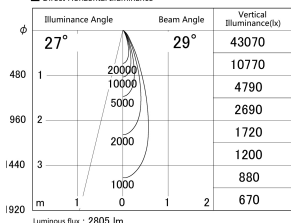

Item no. DD155-2530MW9040-FX

Series Name: AMMA High-efficiency Lens type Antiglare downlight (DD155-AG-FX)

■ Lighting Distribution Curve (cd/1000 lm)

Installation	Recessed mount
Type	Φ100 Lens type downlight : Antiglare type
Fixture wattage	24W
Beam angle	29deg
Color Temp.	4000K
CRI	Ra>90
Luminous	2807 lm
Body	Die-castaluminumalloy
Body finish	N/A
Trim finish	White
Reflector finish	Mirror
IP Rate	IP20
Light source	COB module
Input Voltage	AC220~240V
Dimming Type	Non-Dimmable
Certificate	CE,CCC
Cut Hole	100mm