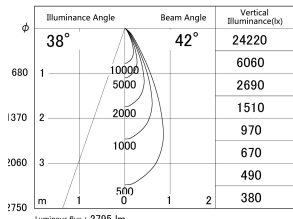

Item no. DD155-2540MW9040-FX

Series Name: AMMA High-efficiency Lens type Antiglare downlight (DD155-AG-FX)

■ Lighting Distribution Curve (cd/1000 lm)

Installation	Recessed mount
Type	Φ100 Lens type downlight : Antiglare type
Fixture wattage	24W
Beam angle	42deg
Color Temp.	4000K
CRI	Ra>90
Luminous	2797 lm
Body	Die-castaluminumalloy
Body finish	N/A
Trim finish	White
Reflector finish	Mirror
IP Rate	IP20
Light source	COB module
Input Voltage	AC220~240V
Dimming Type	Non-Dimmable
Certificate	CE,CCC
Cut Hole	100mm