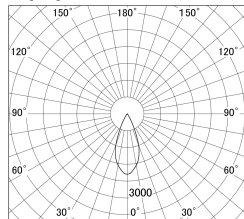

■ Lighting Distribution Curve (cd/1000 lm)