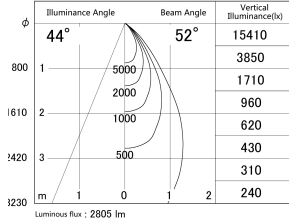

Item no. DD155-2555MW9040-FX

Series Name: AMMA High-efficiency Lens type Antiglare downlight (DD155-AG-FX)

■ Lighting Distribution Curve (cd/1000 lm)

Installation	Recessed mount
Type	Φ100 Lens type downlight : Antiglare type
Fixture wattage	24W
Beam angle	52deg
Color Temp.	4000K
CRI	Ra>90
Luminous	2803 lm
Body	Die-castaluminumalloy
Body finish	N/A
Trim finish	White
Reflector finish	Mirror
IP Rate	IP20
Light source	COB module
Input Voltage	AC220~240V
Dimming Type	Non-Dimmable
Certificate	CE,CCC
Cut Hole	100mm