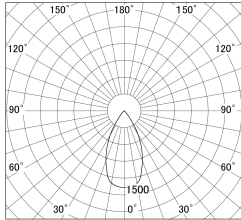

■ Lighting Distribution Curve (cd/1000 lm)