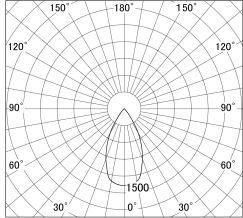

■ Lighting Distribution Curve (cd/1000 lm)