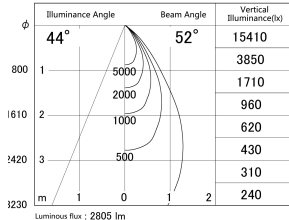

Item no. DD155-2555MW9040-FX

Series Name: AMMA High-efficiency Lens type Antiglare downlight (DD155-AG-FX)

■ Lighting Distribution Curve (cd/1000 lm)

Installation	Recessed mount
Type	Φ100 Lens type downlight : Antiglare type
Fixture wattage	24W
Beam angle	52deg
Color Temp.	4000K
CRI	Ra>90
Luminous	2803 lm
Body	Die-castaluminumalloy
Body finish	N/A
Trim finish	White
Reflector finish	Mirror
IP Rate	IP20
Light source	COB module
Input Voltage	AC220~240V
Dimming Type	Non-Dimmable
Certificate	CE,CCC
Cut Hole	100mm