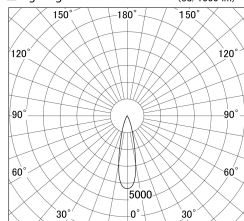

■ Lighting Distribution Curve (cd/1000 lm)