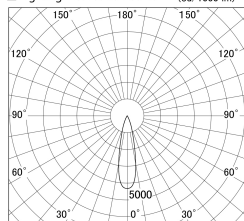

Installation	Recessed mount
Type	Φ100 Lens type downlight : Antiglare type
Fixture wattage	28W
Beam angle	25deg
Color Temp.	4000K
CRI	Ra>90
Luminous	3149 lm
Body	Die-castaluminumalloy
Body finish	N/A
Trim finish	White
Reflector finish	Mirror
IP Rate	IP20
Light source	COB module
Input Voltage	AC220~240V
Dimming Type	Non-Dimmable
Certificate	CE,CCC
Cut Hole	100mm

■ Lighting Distribution Curve (cd/1000 lm)