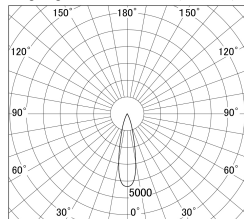

■ Lighting Distribution Curve (cd/1000 lm)