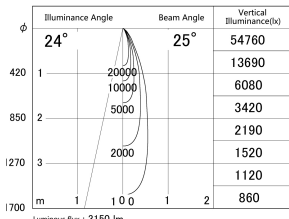

Item no. DD155-3025MW9040-FX

Series Name: AMMA High-efficiency Lens type Antiglare downlight (DD155-AG-FX)

■ Lighting Distribution Curve (cd/1000 lm)

Installation	Recessed mount
Type	Φ100 Lens type downlight : Antiglare type
Fixture wattage	28W
Beam angle	25deg
Color Temp.	4000K
CRI	Ra>90
Luminous	3149 lm
Body	Die-castaluminumalloy
Body finish	N/A
Trim finish	White
Reflector finish	Mirror
IP Rate	IP20
Light source	COB module
Input Voltage	AC220~240V
Dimming Type	Non-Dimmable
Certificate	CE,CCC
Cut Hole	100mm