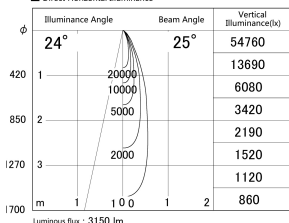

Item no. DD155-3025MW9040-FX

Series Name: AMMA High-efficiency Lens type Antiglare downlight (DD155-AG-FX)

■ Lighting Distribution Curve (cd/1000 lm)

Installation	Recessed mount
Type	Φ100 Lens type downlight : Antiglare type
Fixture wattage	28W
Beam angle	25deg
Color Temp.	4000K
CRI	Ra>90
Luminous	3149 lm
Body	Die-castaluminumalloy
Body finish	N/A
Trim finish	White
Reflector finish	Mirror
IP Rate	IP20
Light source	COB module
Input Voltage	AC220~240V
Dimming Type	Non-Dimmable
Certificate	CE,CCC
Cut Hole	100mm