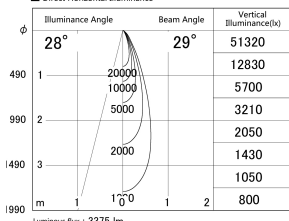

Item no. DD155-3030MW9040-FX

Series Name: AMMA High-efficiency Lens type Antiglare downlight (DD155-AG-FX)

■ Lighting Distribution Curve (cd/1000 lm)

Installation	Recessed mount
Type	Φ100 Lens type downlight : Antiglare type
Fixture wattage	28W
Beam angle	29deg
Color Temp.	4000K
CRI	Ra>90
Luminous	3377 lm
Body	Die-castaluminumalloy
Body finish	N/A
Trim finish	White
Reflector finish	Mirror
IP Rate	IP20
Light source	COB module
Input Voltage	AC220~240V
Dimming Type	Non-Dimmable
Certificate	CE,CCC
Cut Hole	100mm