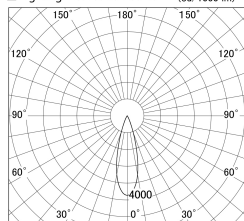

■ Lighting Distribution Curve (cd/1000 lm)