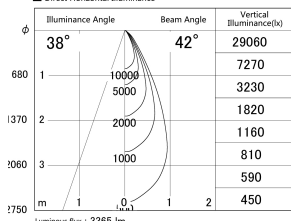

Item no. DD155-3040MW9040-FX

Series Name: AMMA High-efficiency Lens type Antiglare downlight (DD155-AG-FX)

■ Lighting Distribution Curve (cd/1000 lm)

Installation	Recessed mount
Type	Φ100 Lens type downlight : Antiglare type
Fixture wattage	28W
Beam angle	42deg
Color Temp.	4000K
CRI	Ra>90
Luminous	3367 lm
Body	Die-castaluminumalloy
Body finish	N/A
Trim finish	White
Reflector finish	Mirror
IP Rate	IP20
Light source	COB module
Input Voltage	AC220~240V
Dimming Type	Non-Dimmable
Certificate	CE,CCC
Cut Hole	100mm