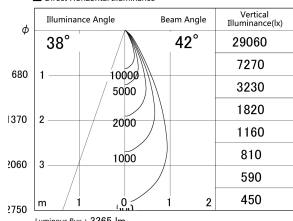

Item no. DD155-3040MW9040-FX

Series Name: AMMA High-efficiency Lens type Antiglare downlight (DD155-AG-FX)

■ Lighting Distribution Curve (cd/1000 lm)

Installation	Recessed mount
Type	Φ100 Lens type downlight : Antiglare type
Fixture wattage	28W
Beam angle	42deg
Color Temp.	4000K
CRI	Ra>90
Luminous	3367 lm
Body	Die-castaluminumalloy
Body finish	N/A
Trim finish	White
Reflector finish	Mirror
IP Rate	IP20
Light source	COB module
Input Voltage	AC220~240V
Dimming Type	Non-Dimmable
Certificate	CE,CCC
Cut Hole	100mm