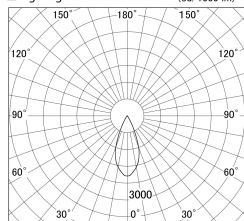

■ Lighting Distribution Curve (cd/1000 lm)