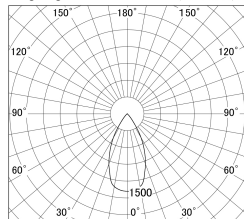

Installation	Recessed mount
Type	Φ100 Lens type downlight : Antiglare type
Fixture wattage	28W
Beam angle	51deg
Color Temp.	4000K
CRI	Ra>90
Luminous	3370 lm
Body	Die-castaluminumalloy
Body finish	N/A
Trim finish	White
Reflector finish	Mirror
IP Rate	IP20
Light source	COB module
Input Voltage	AC220~240V
Dimming Type	Non-Dimmable
Certificate	CE,CCC
Cut Hole	100mm

■ Lighting Distribution Curve (cd/1000 lm)