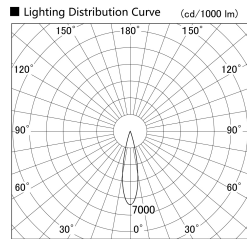

Item no. DD155-1525DW9027-FX

Series Name: AMMA High-efficiency Lens type Antiglare downlight (DD155-AG-FX)

Installation	Recessed mount
Type	Φ100 Lens type downlight : Antiglare type
Fixture wattage	14W
Beam angle	23deg
Color Temp.	2700K
CRI	Ra>90
Luminous	1598 lm
Body	Die-castaluminumalloy
Body finish	N/A
Trim finish	White
Reflector finish	Dark Mirror
IP Rate	IP20
Light source	COB module
Input Voltage	AC220~240V
Dimming Type	Non-Dimmable
Certificate	CE,CCC
Cut Hole	100mm