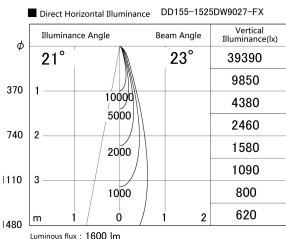

Item no. DD155-1525DW9027-FX

Series Name: AMMA High-efficiency Lens type Antiglare downlight (DD155-AG-FX)

Installation	Recessed mount
Type	Φ100 Lens type downlight : Antiglare type
Fixture wattage	14W
Beam angle	23deg
Color Temp.	2700K
CRI	Ra>90
Luminous	1598 lm
Body	Die-castaluminumalloy
Body finish	N/A
Trim finish	White
Reflector finish	Dark Mirror
IP Rate	IP20
Light source	COB module
Input Voltage	AC220~240V
Dimming Type	Non-Dimmable
Certificate	CE,CCC
Cut Hole	100mm