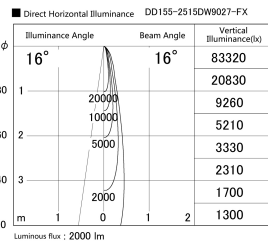

Item no. DD155-2515DW9027-FX

Series Name: AMMA High-efficiency Lens type Antiglare downlight (DD155-AG-FX)

Installation	Recessed mount
Type	Φ100 Lens type downlight : Antiglare type
Fixture wattage	24W
Beam angle	16deg
Color Temp.	2700K
CRI	Ra>90
Luminous	2001 lm
Body	Die-castaluminumalloy
Body finish	N/A
Trim finish	White
Reflector finish	Dark Mirror
IP Rate	IP20
Light source	COB module
Input Voltage	AC220~240V
Dimming Type	Non-Dimmable
Certificate	CE,CCC
Cut Hole	100mm