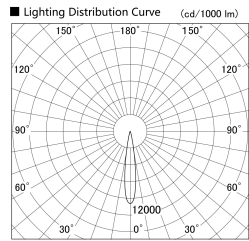

Item no. DD155-2515DW9027-FX

Series Name: AMMA High-efficiency Lens type Antiglare downlight (DD155-AG-FX)

Installation	Recessed mount
Type	Φ100 Lens type downlight : Antiglare type
Fixture wattage	24W
Beam angle	16deg
Color Temp.	2700K
CRI	Ra>90
Luminous	2001 lm
Body	Die-castaluminumalloy
Body finish	N/A
Trim finish	White
Reflector finish	Dark Mirror
IP Rate	IP20
Light source	COB module
Input Voltage	AC220~240V
Dimming Type	Non-Dimmable
Certificate	CE,CCC
Cut Hole	100mm