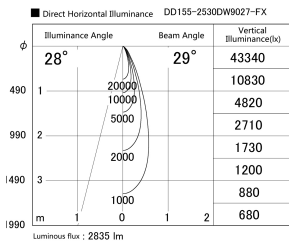

Item no. DD155-2530DW9027-FX

Series Name: AMMA High-efficiency Lens type Antiglare downlight (DD155-AG-FX)

Installation	Recessed mount
Type	Φ100 Lens type downlight : Antiglare type
Fixture wattage	24W
Beam angle	29deg
Color Temp.	2700K
CRI	Ra>90
Luminous	2837 lm
Body	Die-castaluminumalloy
Body finish	N/A
Trim finish	White
Reflector finish	Dark Mirror
IP Rate	IP20
Light source	COB module
Input Voltage	AC220~240V
Dimming Type	Non-Dimmable
Certificate	CE,CCC
Cut Hole	100mm