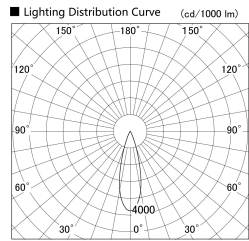

Item no. DD155-2530DW9027-FX

Series Name: AMMA High-efficiency Lens type Antiglare downlight (DD155-AG-FX)

Installation	Recessed mount
Type	Φ100 Lens type downlight : Antiglare type
Fixture wattage	24W
Beam angle	29deg
Color Temp.	2700K
CRI	Ra>90
Luminous	2837 lm
Body	Die-castaluminumalloy
Body finish	N/A
Trim finish	White
Reflector finish	Dark Mirror
IP Rate	IP20
Light source	COB module
Input Voltage	AC220~240V
Dimming Type	Non-Dimmable
Certificate	CE,CCC
Cut Hole	100mm