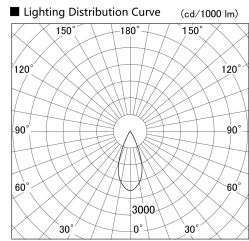

Item no. DD155-2540DW9027-FX

Series Name: AMMA High-efficiency Lens type Antiglare downlight (DD155-AG-FX)

Installation	Recessed mount
Type	Φ100 Lens type downlight : Antiglare type
Fixture wattage	24W
Beam angle	42deg
Color Temp.	2700K
CRI	Ra>90
Luminous	2822 lm
Body	Die-castaluminumalloy
Body finish	N/A
Trim finish	White
Reflector finish	Dark Mirror
IP Rate	IP20
Light source	COB module
Input Voltage	AC220~240V
Dimming Type	Non-Dimmable
Certificate	CE,CCC
Cut Hole	100mm