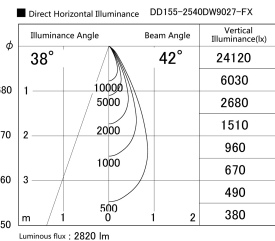

Item no. DD155-2540DW9027-FX

Series Name: AMMA High-efficiency Lens type Antiglare downlight (DD155-AG-FX)

Installation	Recessed mount
Type	Φ100 Lens type downlight : Antiglare type
Fixture wattage	24W
Beam angle	42deg
Color Temp.	2700K
CRI	Ra>90
Luminous	2822 lm
Body	Die-castaluminumalloy
Body finish	N/A
Trim finish	White
Reflector finish	Dark Mirror
IP Rate	IP20
Light source	COB module
Input Voltage	AC220~240V
Dimming Type	Non-Dimmable
Certificate	CE,CCC
Cut Hole	100mm