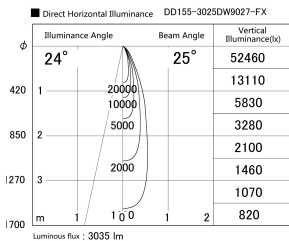

Item no. DD155-3025DW9027-FX

Series Name: AMMA High-efficiency Lens type Antiglare downlight (DD155-AG-FX)

Installation	Recessed mount
Type	Φ100 Lens type downlight : Antiglare type
Fixture wattage	28W
Beam angle	25deg
Color Temp.	2700K
CRI	Ra>90
Luminous	3034 lm
Body	Die-castaluminumalloy
Body finish	N/A
Trim finish	White
Reflector finish	Dark Mirror
IP Rate	IP20
Light source	COB module
Input Voltage	AC220~240V
Dimming Type	Non-Dimmable
Certificate	CE,CCC
Cut Hole	100mm