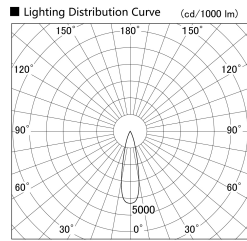

Item no. DD155-3025DW9027-FX

Series Name: AMMA High-efficiency Lens type Antiglare downlight (DD155-AG-FX)

Installation	Recessed mount
Type	Φ100 Lens type downlight : Antiglare type
Fixture wattage	28W
Beam angle	25deg
Color Temp.	2700K
CRI	Ra>90
Luminous	3034 lm
Body	Die-castaluminumalloy
Body finish	N/A
Trim finish	White
Reflector finish	Dark Mirror
IP Rate	IP20
Light source	COB module
Input Voltage	AC220~240V
Dimming Type	Non-Dimmable
Certificate	CE,CCC
Cut Hole	100mm