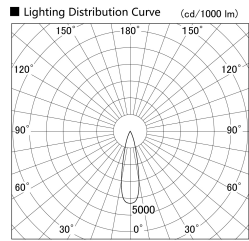

Item no. DD155-3025DW9027-FX

Series Name: AMMA High-efficiency Lens type Antiglare downlight (DD155-AG-FX)

Installation	Recessed mount
Type	Φ100 Lens type downlight : Antiglare type
Fixture wattage	28W
Beam angle	25deg
Color Temp.	2700K
CRI	Ra>90
Luminous	3034 lm
Body	Die-castaluminumalloy
Body finish	N/A
Trim finish	White
Reflector finish	Dark Mirror
IP Rate	IP20
Light source	COB module
Input Voltage	AC220~240V
Dimming Type	Non-Dimmable
Certificate	CE,CCC
Cut Hole	100mm