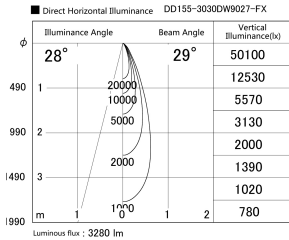

Item no. DD155-3030DW9027-FX

Series Name: AMMA High-efficiency Lens type Antiglare downlight (DD155-AG-FX)

Installation	Recessed mount
Type	Φ100 Lens type downlight : Antiglare type
Fixture wattage	28W
Beam angle	29deg
Color Temp.	2700K
CRI	Ra>90
Luminous	3280 lm
Body	Die-castaluminumalloy
Body finish	N/A
Trim finish	White
Reflector finish	Dark Mirror
IP Rate	IP20
Light source	COB module
Input Voltage	AC220~240V
Dimming Type	Non-Dimmable
Certificate	CE,CCC
Cut Hole	100mm