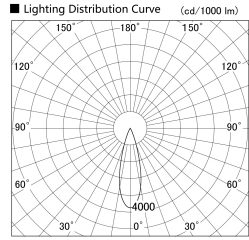

Item no. DD155-3030DW9027-FX

Series Name: AMMA High-efficiency Lens type Antiglare downlight (DD155-AG-FX)

Installation	Recessed mount
Type	Φ100 Lens type downlight : Antiglare type
Fixture wattage	28W
Beam angle	29deg
Color Temp.	2700K
CRI	Ra>90
Luminous	3280 lm
Body	Die-castaluminumalloy
Body finish	N/A
Trim finish	White
Reflector finish	Dark Mirror
IP Rate	IP20
Light source	COB module
Input Voltage	AC220~240V
Dimming Type	Non-Dimmable
Certificate	CE,CCC
Cut Hole	100mm