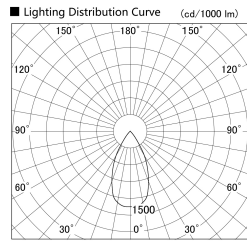

Item no. DD155-3055DW9027-FX

Series Name: AMMA High-efficiency Lens type Antiglare downlight (DD155-AG-FX)

Installation	Recessed mount
Type	Φ100 Lens type downlight : Antiglare type
Fixture wattage	28W
Beam angle	52deg
Color Temp.	2700K
CRI	Ra>90
Luminous	3251 lm
Body	Die-castaluminumalloy
Body finish	N/A
Trim finish	White
Reflector finish	Dark Mirror
IP Rate	IP20
Light source	COB module
Input Voltage	AC220~240V
Dimming Type	Non-Dimmable
Certificate	CE,CCC
Cut Hole	100mm