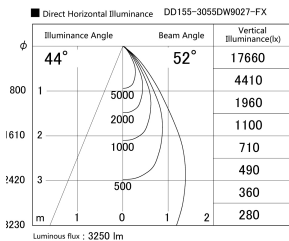

Item no. DD155-3055DW9027-FX

Series Name: AMMA High-efficiency Lens type Antiglare downlight (DD155-AG-FX)

Installation	Recessed mount
Type	Φ100 Lens type downlight : Antiglare type
Fixture wattage	28W
Beam angle	52deg
Color Temp.	2700K
CRI	Ra>90
Luminous	3251 lm
Body	Die-castaluminumalloy
Body finish	N/A
Trim finish	White
Reflector finish	Dark Mirror
IP Rate	IP20
Light source	COB module
Input Voltage	AC220~240V
Dimming Type	Non-Dimmable
Certificate	CE,CCC
Cut Hole	100mm