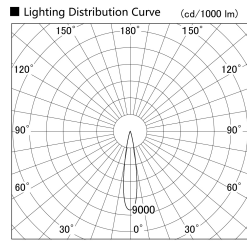

Item no. DD155-0815DW9030-FX

Series Name: AMMA High-efficiency Lens type Antiglare downlight (DD155-AG-FX)

Installation	Recessed mount
Type	Φ100 Lens type downlight : Antiglare type
Fixture wattage	7.5W
Beam angle	18deg
Color Temp.	3000K
CRI	Ra>90
Luminous	794 lm
Body	Die-castaluminumalloy
Body finish	N/A
Trim finish	White
Reflector finish	Dark Mirror
IP Rate	IP20
Light source	COB module
Input Voltage	AC220~240V
Dimming Type	Non-Dimmable
Certificate	CE,CCC
Cut Hole	100mm