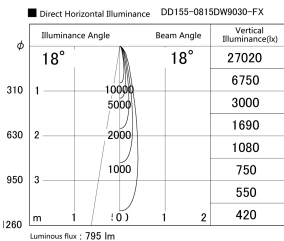

Item no. DD155-0815DW9030-FX

Series Name: AMMA High-efficiency Lens type Antiglare downlight (DD155-AG-FX)

Installation	Recessed mount
Type	Φ100 Lens type downlight : Antiglare type
Fixture wattage	7.5W
Beam angle	18deg
Color Temp.	3000K
CRI	Ra>90
Luminous	794 lm
Body	Die-castaluminumalloy
Body finish	N/A
Trim finish	White
Reflector finish	Dark Mirror
IP Rate	IP20
Light source	COB module
Input Voltage	AC220~240V
Dimming Type	Non-Dimmable
Certificate	CE,CCC
Cut Hole	100mm