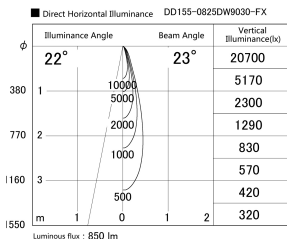

Item no. DD155-0825DW9030-FX

Series Name: AMMA High-efficiency Lens type Antiglare downlight (DD155-AG-FX)

Installation	Recessed mount
Type	Φ100 Lens type downlight : Antiglare type
Fixture wattage	7.5W
Beam angle	23deg
Color Temp.	3000K
CRI	Ra>90
Luminous	852 lm
Body	Die-castaluminumalloy
Body finish	N/A
Trim finish	White
Reflector finish	Dark Mirror
IP Rate	IP20
Light source	COB module
Input Voltage	AC220~240V
Dimming Type	Non-Dimmable
Certificate	CE,CCC
Cut Hole	100mm