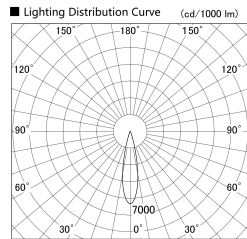

Item no. DD155-0825DW9030-FX

Series Name: AMMA High-efficiency Lens type Antiglare downlight (DD155-AG-FX)

Installation	Recessed mount
Type	Φ100 Lens type downlight : Antiglare type
Fixture wattage	7.5W
Beam angle	23deg
Color Temp.	3000K
CRI	Ra>90
Luminous	852 lm
Body	Die-castaluminumalloy
Body finish	N/A
Trim finish	White
Reflector finish	Dark Mirror
IP Rate	IP20
Light source	COB module
Input Voltage	AC220~240V
Dimming Type	Non-Dimmable
Certificate	CE,CCC
Cut Hole	100mm