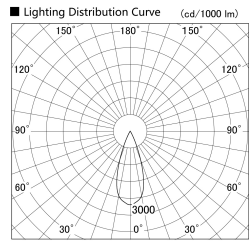

Item no. DD155-0835DW9030-FX

Series Name: AMMA High-efficiency Lens type Antiglare downlight (DD155-AG-FX)

Installation	Recessed mount
Type	Φ100 Lens type downlight : Antiglare type
Fixture wattage	7.5W
Beam angle	37deg
Color Temp.	3000K
CRI	Ra>90
Luminous	839 lm
Body	Die-castaluminumalloy
Body finish	N/A
Trim finish	White
Reflector finish	Dark Mirror
IP Rate	IP20
Light source	COB module
Input Voltage	AC220~240V
Dimming Type	Non-Dimmable
Certificate	CE,CCC
Cut Hole	100mm