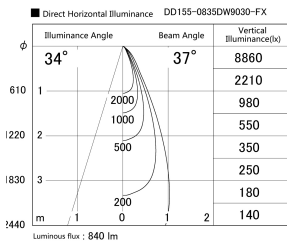

Item no. DD155-0835DW9030-FX

Series Name: AMMA High-efficiency Lens type Antiglare downlight (DD155-AG-FX)

Installation	Recessed mount
Type	Φ100 Lens type downlight : Antiglare type
Fixture wattage	7.5W
Beam angle	37deg
Color Temp.	3000K
CRI	Ra>90
Luminous	839 lm
Body	Die-castaluminumalloy
Body finish	N/A
Trim finish	White
Reflector finish	Dark Mirror
IP Rate	IP20
Light source	COB module
Input Voltage	AC220~240V
Dimming Type	Non-Dimmable
Certificate	CE,CCC
Cut Hole	100mm