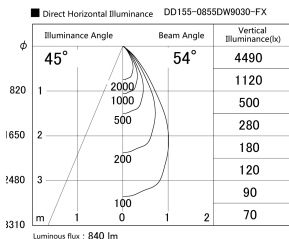

Item no. DD155-0855DW9030-FX

Series Name: AMMA High-efficiency Lens type Antiglare downlight (DD155-AG-FX)

Installation	Recessed mount
Type	Φ100 Lens type downlight : Antiglare type
Fixture wattage	7.5W
Beam angle	54deg
Color Temp.	3000K
CRI	Ra>90
Luminous	842 lm
Body	Die-castaluminumalloy
Body finish	N/A
Trim finish	White
Reflector finish	Dark Mirror
IP Rate	IP20
Light source	COB module
Input Voltage	AC220~240V
Dimming Type	Non-Dimmable
Certificate	CE,CCC
Cut Hole	100mm