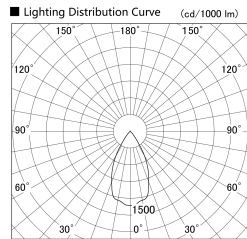

Item no. DD155-0855DW9030-FX

Series Name: AMMA High-efficiency Lens type Antiglare downlight (DD155-AG-FX)

Installation	Recessed mount
Type	Φ100 Lens type downlight : Antiglare type
Fixture wattage	7.5W
Beam angle	54deg
Color Temp.	3000K
CRI	Ra>90
Luminous	842 lm
Body	Die-castaluminumalloy
Body finish	N/A
Trim finish	White
Reflector finish	Dark Mirror
IP Rate	IP20
Light source	COB module
Input Voltage	AC220~240V
Dimming Type	Non-Dimmable
Certificate	CE,CCC
Cut Hole	100mm