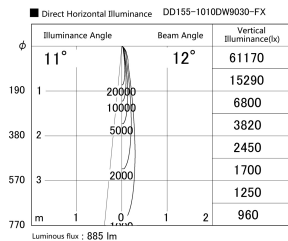

Item no. DD155-1010DW9030-FX

Series Name: AMMA High-efficiency Lens type Antiglare downlight (DD155-AG-FX)

Installation	Recessed mount
Type	Φ100 Lens type downlight : Antiglare type
Fixture wattage	10.5W
Beam angle	12deg
Color Temp.	3000K
CRI	Ra>90
Luminous	887 lm
Body	Die-castaluminumalloy
Body finish	N/A
Trim finish	White
Reflector finish	Dark Mirror
IP Rate	IP20
Light source	COB module
Input Voltage	AC220~240V
Dimming Type	Non-Dimmable
Certificate	CE,CCC
Cut Hole	100mm