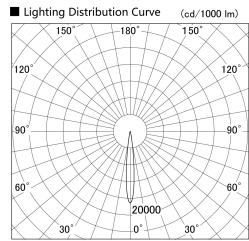

Item no. DD155-1010DW9030-FX

Series Name: AMMA High-efficiency Lens type Antiglare downlight (DD155-AG-FX)

Installation	Recessed mount
Type	Φ100 Lens type downlight : Antiglare type
Fixture wattage	10.5W
Beam angle	12deg
Color Temp.	3000K
CRI	Ra>90
Luminous	887 lm
Body	Die-castaluminumalloy
Body finish	N/A
Trim finish	White
Reflector finish	Dark Mirror
IP Rate	IP20
Light source	COB module
Input Voltage	AC220~240V
Dimming Type	Non-Dimmable
Certificate	CE,CCC
Cut Hole	100mm