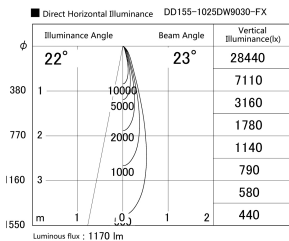

Item no. DD155-1025DW9030-FX

Series Name: AMMA High-efficiency Lens type Antiglare downlight (DD155-AG-FX)

Installation	Recessed mount
Type	Φ100 Lens type downlight : Antiglare type
Fixture wattage	10.5W
Beam angle	23deg
Color Temp.	3000K
CRI	Ra>90
Luminous	1171 lm
Body	Die-castaluminumalloy
Body finish	N/A
Trim finish	White
Reflector finish	Dark Mirror
IP Rate	IP20
Light source	COB module
Input Voltage	AC220~240V
Dimming Type	Non-Dimmable
Certificate	CE,CCC
Cut Hole	100mm