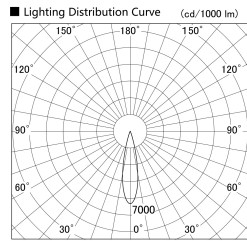

Item no. DD155-1025DW9030-FX

Series Name: AMMA High-efficiency Lens type Antiglare downlight (DD155-AG-FX)

Installation	Recessed mount
Type	Φ100 Lens type downlight : Antiglare type
Fixture wattage	10.5W
Beam angle	23deg
Color Temp.	3000K
CRI	Ra>90
Luminous	1171 lm
Body	Die-castaluminumalloy
Body finish	N/A
Trim finish	White
Reflector finish	Dark Mirror
IP Rate	IP20
Light source	COB module
Input Voltage	AC220~240V
Dimming Type	Non-Dimmable
Certificate	CE,CCC
Cut Hole	100mm