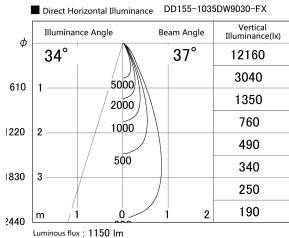

Item no. DD155-1035DW9030-FX

Series Name: AMMA High-efficiency Lens type Antiglare downlight (DD155-AG-FX)

Installation	Recessed mount
Type	Φ100 Lens type downlight : Antiglare type
Fixture wattage	10.5W
Beam angle	37deg
Color Temp.	3000K
CRI	Ra>90
Luminous	1152 lm
Body	Die-castaluminumalloy
Body finish	N/A
Trim finish	White
Reflector finish	Dark Mirror
IP Rate	IP20
Light source	COB module
Input Voltage	AC220~240V
Dimming Type	Non-Dimmable
Certificate	CE,CCC
Cut Hole	100mm