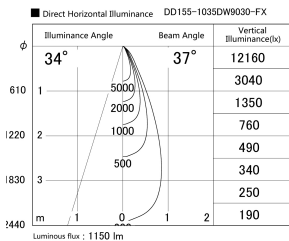

Item no. DD155-1035DW9030-FX

Series Name: AMMA High-efficiency Lens type Antiglare downlight (DD155-AG-FX)

Installation	Recessed mount
Type	Φ100 Lens type downlight : Antiglare type
Fixture wattage	10.5W
Beam angle	37deg
Color Temp.	3000K
CRI	Ra>90
Luminous	1152 lm
Body	Die-castaluminumalloy
Body finish	N/A
Trim finish	White
Reflector finish	Dark Mirror
IP Rate	IP20
Light source	COB module
Input Voltage	AC220~240V
Dimming Type	Non-Dimmable
Certificate	CE,CCC
Cut Hole	100mm