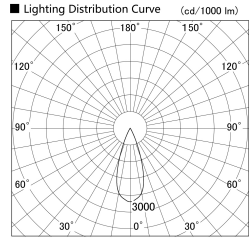

Item no. DD155-1035DW9030-FX

Series Name: AMMA High-efficiency Lens type Antiglare downlight (DD155-AG-FX)

Installation	Recessed mount
Type	Φ100 Lens type downlight : Antiglare type
Fixture wattage	10.5W
Beam angle	37deg
Color Temp.	3000K
CRI	Ra>90
Luminous	1152 lm
Body	Die-castaluminumalloy
Body finish	N/A
Trim finish	White
Reflector finish	Dark Mirror
IP Rate	IP20
Light source	COB module
Input Voltage	AC220~240V
Dimming Type	Non-Dimmable
Certificate	CE,CCC
Cut Hole	100mm