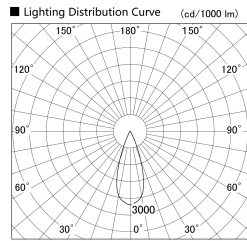

Item no. DD155-1035DW9030-FX

Series Name: AMMA High-efficiency Lens type Antiglare downlight (DD155-AG-FX)

Installation	Recessed mount
Type	Φ100 Lens type downlight : Antiglare type
Fixture wattage	10.5W
Beam angle	37deg
Color Temp.	3000K
CRI	Ra>90
Luminous	1152 lm
Body	Die-castaluminumalloy
Body finish	N/A
Trim finish	White
Reflector finish	Dark Mirror
IP Rate	IP20
Light source	COB module
Input Voltage	AC220~240V
Dimming Type	Non-Dimmable
Certificate	CE,CCC
Cut Hole	100mm