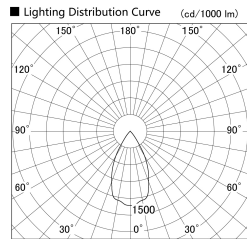

Item no. DD155-1055DW9030-FX

Series Name: AMMA High-efficiency Lens type Antiglare downlight (DD155-AG-FX)

Installation	Recessed mount
Type	Φ100 Lens type downlight : Antiglare type
Fixture wattage	10.5W
Beam angle	54deg
Color Temp.	3000K
CRI	Ra>90
Luminous	1156 lm
Body	Die-castaluminumalloy
Body finish	N/A
Trim finish	White
Reflector finish	Dark Mirror
IP Rate	IP20
Light source	COB module
Input Voltage	AC220~240V
Dimming Type	Non-Dimmable
Certificate	CE,CCC
Cut Hole	100mm