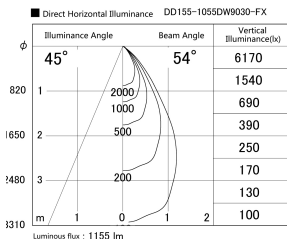

Item no. DD155-1055DW9030-FX

Series Name: AMMA High-efficiency Lens type Antiglare downlight (DD155-AG-FX)

Installation	Recessed mount
Type	Φ100 Lens type downlight : Antiglare type
Fixture wattage	10.5W
Beam angle	54deg
Color Temp.	3000K
CRI	Ra>90
Luminous	1156 lm
Body	Die-castaluminumalloy
Body finish	N/A
Trim finish	White
Reflector finish	Dark Mirror
IP Rate	IP20
Light source	COB module
Input Voltage	AC220~240V
Dimming Type	Non-Dimmable
Certificate	CE,CCC
Cut Hole	100mm