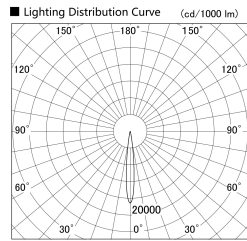

Item no. DD155-1510DW9030-FX

Series Name: AMMA High-efficiency Lens type Antiglare downlight (DD155-AG-FX)

Installation	Recessed mount
Type	Φ100 Lens type downlight : Antiglare type
Fixture wattage	14W
Beam angle	12deg
Color Temp.	3000K
CRI	Ra>90
Luminous	1194 lm
Body	Die-castaluminumalloy
Body finish	N/A
Trim finish	White
Reflector finish	Dark Mirror
IP Rate	IP20
Light source	COB module
Input Voltage	AC220~240V
Dimming Type	Non-Dimmable
Certificate	CE,CCC
Cut Hole	100mm