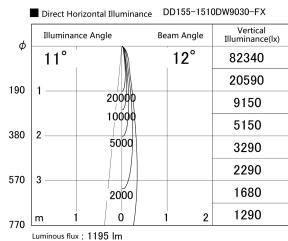

Item no. DD155-1510DW9030-FX

Series Name: AMMA High-efficiency Lens type Antiglare downlight (DD155-AG-FX)

Installation	Recessed mount
Type	Φ100 Lens type downlight : Antiglare type
Fixture wattage	14W
Beam angle	12deg
Color Temp.	3000K
CRI	Ra>90
Luminous	1194 lm
Body	Die-castaluminumalloy
Body finish	N/A
Trim finish	White
Reflector finish	Dark Mirror
IP Rate	IP20
Light source	COB module
Input Voltage	AC220~240V
Dimming Type	Non-Dimmable
Certificate	CE,CCC
Cut Hole	100mm