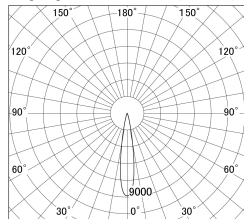

Installation	Recessed mount
Type	Φ100 Lens type downlight : Antiglare type
Fixture wattage	14W
Beam angle	17deg
Color Temp.	3000K
CRI	Ra>90
Luminous	1520 lm
Body	Die-castaluminumalloy
Body finish	N/A
Trim finish	White
Reflector finish	Dark Mirror
IP Rate	IP20
Light source	COB module
Input Voltage	AC220~240V
Dimming Type	Non-Dimmable
Certificate	CE,CCC
Cut Hole	100mm

■ Lighting Distribution Curve (cd/1000 lm)