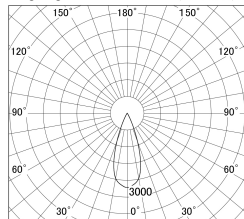

Installation	Recessed mount
Type	Φ100 Lens type downlight : Antiglare type
Fixture wattage	14W
Beam angle	37deg
Color Temp.	3000K
CRI	Ra>90
Luminous	1609 lm
Body	Die-castaluminumalloy
Body finish	N/A
Trim finish	White
Reflector finish	Dark Mirror
IP Rate	IP20
Light source	COB module
Input Voltage	AC220~240V
Dimming Type	Non-Dimmable
Certificate	CE,CCC
Cut Hole	100mm

■ Lighting Distribution Curve (cd/1000 lm)