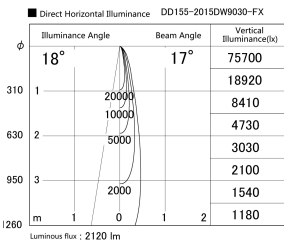

Item no. DD155-2015DW9030-FX

Series Name: AMMA High-efficiency Lens type Antiglare downlight (DD155-AG-FX)

Installation	Recessed mount
Type	Φ100 Lens type downlight : Antiglare type
Fixture wattage	21W
Beam angle	17deg
Color Temp.	3000K
CRI	Ra>90
Luminous	2121 lm
Body	Die-castaluminumalloy
Body finish	N/A
Trim finish	White
Reflector finish	Dark Mirror
IP Rate	IP20
Light source	COB module
Input Voltage	AC220~240V
Dimming Type	Non-Dimmable
Certificate	CE,CCC
Cut Hole	100mm