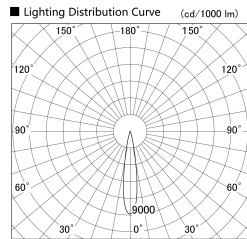

Item no. DD155-2015DW9030-FX

Series Name: AMMA High-efficiency Lens type Antiglare downlight (DD155-AG-FX)

Installation	Recessed mount
Type	Φ100 Lens type downlight : Antiglare type
Fixture wattage	21W
Beam angle	17deg
Color Temp.	3000K
CRI	Ra>90
Luminous	2121 lm
Body	Die-castaluminumalloy
Body finish	N/A
Trim finish	White
Reflector finish	Dark Mirror
IP Rate	IP20
Light source	COB module
Input Voltage	AC220~240V
Dimming Type	Non-Dimmable
Certificate	CE,CCC
Cut Hole	100mm