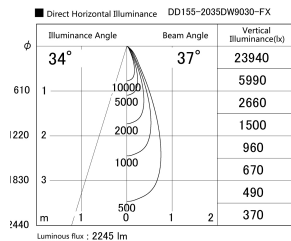

Item no. DD155-2035DW9030-FX

Series Name: AMMA High-efficiency Lens type Antiglare downlight (DD155-AG-FX)

Installation	Recessed mount
Type	Φ100 Lens type downlight : Antiglare type
Fixture wattage	21W
Beam angle	37deg
Color Temp.	3000K
CRI	Ra>90
Luminous	2246 lm
Body	Die-castaluminumalloy
Body finish	N/A
Trim finish	White
Reflector finish	Dark Mirror
IP Rate	IP20
Light source	COB module
Input Voltage	AC220~240V
Dimming Type	Non-Dimmable
Certificate	CE,CCC
Cut Hole	100mm