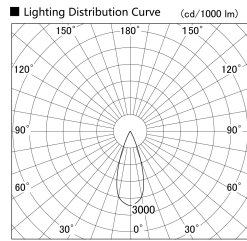

Item no. DD155-2035DW9030-FX

Series Name: AMMA High-efficiency Lens type Antiglare downlight (DD155-AG-FX)

Installation	Recessed mount
Type	Φ100 Lens type downlight : Antiglare type
Fixture wattage	21W
Beam angle	37deg
Color Temp.	3000K
CRI	Ra>90
Luminous	2246 lm
Body	Die-castaluminumalloy
Body finish	N/A
Trim finish	White
Reflector finish	Dark Mirror
IP Rate	IP20
Light source	COB module
Input Voltage	AC220~240V
Dimming Type	Non-Dimmable
Certificate	CE,CCC
Cut Hole	100mm