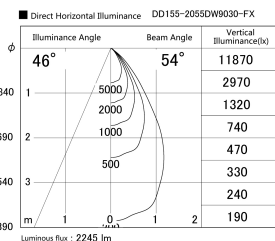

Item no. DD155-2055DW9030-FX

Series Name: AMMA High-efficiency Lens type Antiglare downlight (DD155-AG-FX)

Installation	Recessed mount
Type	Φ100 Lens type downlight : Antiglare type
Fixture wattage	21W
Beam angle	54deg
Color Temp.	3000K
CRI	Ra>90
Luminous	2247 lm
Body	Die-castaluminumalloy
Body finish	N/A
Trim finish	White
Reflector finish	Dark Mirror
IP Rate	IP20
Light source	COB module
Input Voltage	AC220~240V
Dimming Type	Non-Dimmable
Certificate	CE,CCC
Cut Hole	100mm