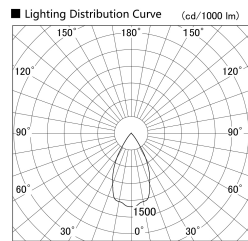

Item no. DD155-2055DW9030-FX

Series Name: AMMA High-efficiency Lens type Antiglare downlight (DD155-AG-FX)

Installation	Recessed mount
Type	Φ100 Lens type downlight : Antiglare type
Fixture wattage	21W
Beam angle	54deg
Color Temp.	3000K
CRI	Ra>90
Luminous	2247 lm
Body	Die-castaluminumalloy
Body finish	N/A
Trim finish	White
Reflector finish	Dark Mirror
IP Rate	IP20
Light source	COB module
Input Voltage	AC220~240V
Dimming Type	Non-Dimmable
Certificate	CE,CCC
Cut Hole	100mm