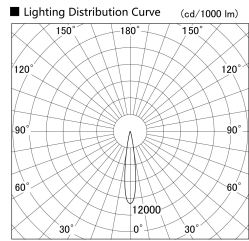

Item no. DD155-2515DW9030-FX

Series Name: AMMA High-efficiency Lens type Antiglare downlight (DD155-AG-FX)

Installation	Recessed mount
Type	Φ100 Lens type downlight : Antiglare type
Fixture wattage	24W
Beam angle	16deg
Color Temp.	3000K
CRI	Ra>90
Luminous	2042 lm
Body	Die-castaluminumalloy
Body finish	N/A
Trim finish	White
Reflector finish	Dark Mirror
IP Rate	IP20
Light source	COB module
Input Voltage	AC220~240V
Dimming Type	Non-Dimmable
Certificate	CE,CCC
Cut Hole	100mm