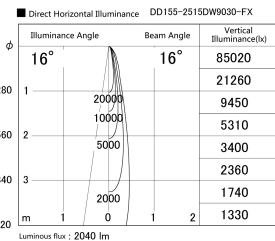

Item no. DD155-2515DW9030-FX

Series Name: AMMA High-efficiency Lens type Antiglare downlight (DD155-AG-FX)

Installation	Recessed mount
Type	Φ100 Lens type downlight : Antiglare type
Fixture wattage	24W
Beam angle	16deg
Color Temp.	3000K
CRI	Ra>90
Luminous	2042 lm
Body	Die-castaluminumalloy
Body finish	N/A
Trim finish	White
Reflector finish	Dark Mirror
IP Rate	IP20
Light source	COB module
Input Voltage	AC220~240V
Dimming Type	Non-Dimmable
Certificate	CE,CCC
Cut Hole	100mm