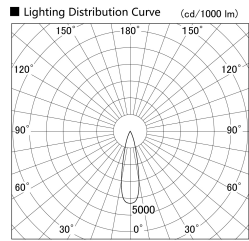

Item no. DD155-2525DW9030-FX

Series Name: AMMA High-efficiency Lens type Antiglare downlight (DD155-AG-FX)

Installation	Recessed mount
Type	Φ100 Lens type downlight : Antiglare type
Fixture wattage	24W
Beam angle	25deg
Color Temp.	3000K
CRI	Ra>90
Luminous	2678 lm
Body	Die-castaluminumalloy
Body finish	N/A
Trim finish	White
Reflector finish	Dark Mirror
IP Rate	IP20
Light source	COB module
Input Voltage	AC220~240V
Dimming Type	Non-Dimmable
Certificate	CE,CCC
Cut Hole	100mm