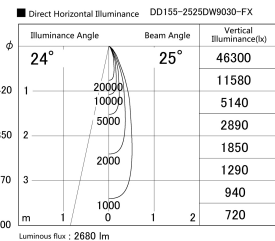

Item no. DD155-2525DW9030-FX

Series Name: AMMA High-efficiency Lens type Antiglare downlight (DD155-AG-FX)

Installation	Recessed mount
Type	Φ100 Lens type downlight : Antiglare type
Fixture wattage	24W
Beam angle	25deg
Color Temp.	3000K
CRI	Ra>90
Luminous	2678 lm
Body	Die-castaluminumalloy
Body finish	N/A
Trim finish	White
Reflector finish	Dark Mirror
IP Rate	IP20
Light source	COB module
Input Voltage	AC220~240V
Dimming Type	Non-Dimmable
Certificate	CE,CCC
Cut Hole	100mm