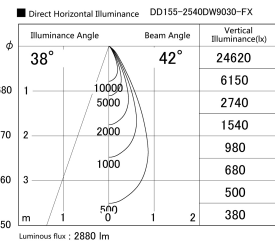

Item no. DD155-2540DW9030-FX

Series Name: AMMA High-efficiency Lens type Antiglare downlight (DD155-AG-FX)

| | |
|------------------|---|
| Installation | Recessed mount |
| Type | Φ100 Lens type downlight : Antiglare type |
| Fixture wattage | 24W |
| Beam angle | 42deg |
| Color Temp. | 3000K |
| CRI | Ra>90 |
| Luminous | 2880 lm |
| Body | Die-cast aluminum alloy |
| Body finish | N/A |
| Trim finish | White |
| Reflector finish | Dark Mirror |
| IP Rate | IP20 |
| Light source | COB module |
| Input Voltage | AC220~240V |
| Dimming Type | Non-Dimmable |
| Certificate | CE,CCC |
| Cut Hole | 100mm |