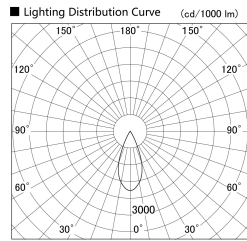

Item no. DD155-2540DW9030-FX

Series Name: AMMA High-efficiency Lens type Antiglare downlight (DD155-AG-FX)

| | |
|------------------|---|
| Installation | Recessed mount |
| Type | Φ100 Lens type downlight : Antiglare type |
| Fixture wattage | 24W |
| Beam angle | 42deg |
| Color Temp. | 3000K |
| CRI | Ra>90 |
| Luminous | 2880 lm |
| Body | Die-cast aluminum alloy |
| Body finish | N/A |
| Trim finish | White |
| Reflector finish | Dark Mirror |
| IP Rate | IP20 |
| Light source | COB module |
| Input Voltage | AC220~240V |
| Dimming Type | Non-Dimmable |
| Certificate | CE,CCC |
| Cut Hole | 100mm |